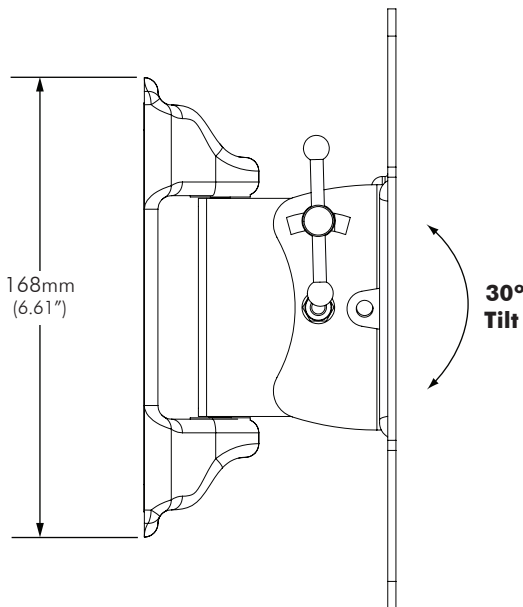

Dimensions

Maximum Load: 30kg (66lbs)

Warranty: 10 years limited

! This product is VESA compliant and supports Displays with the following VESA hole mounting configurations:

- 50 x 50mm
- 75 x 75mm
- 100 x 100mm
- 200 x 100mm
- 200 x 200mm

Wall Mounting:

VESA Hole Configurations: