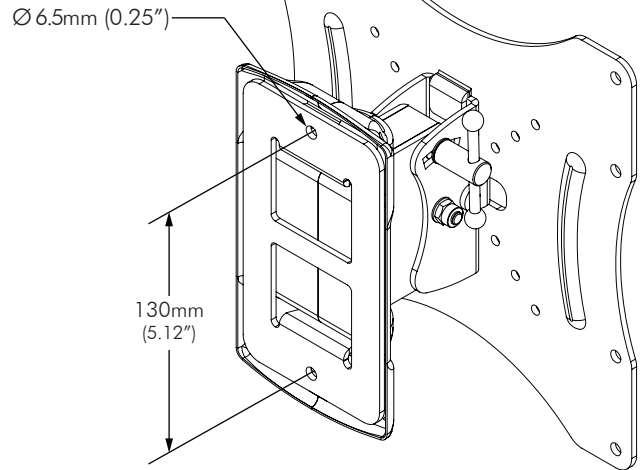

Dimensions

Maximum Load: 30kg (66lbs)

Warranty: 10 years limited

! This product is VESA compliant and supports Displays with the following VESA hole mounting configurations:

- 50 x 50mm
- 75 x 75mm
- 100 x 100mm
- 200 x 100mm
- 200 x 200mm

Wall Mounting:

VESA Hole Configurations: