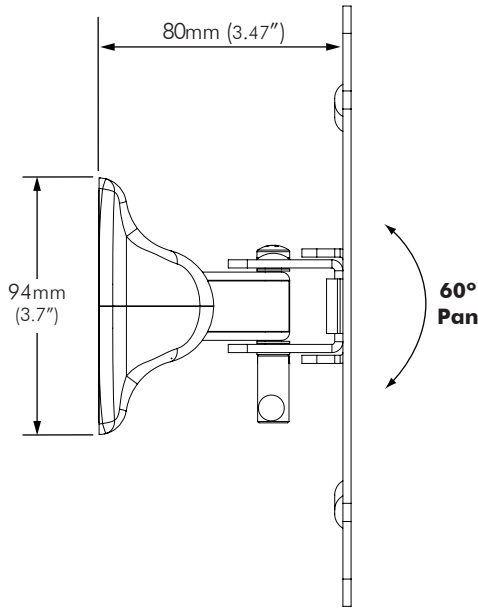

Dimensions

Maximum Load: 30kg (66lbs)

Warranty: 10 years limited

! This product is VESA compliant and supports Displays with the following VESA hole mounting configurations:

- 50 x 50mm
- 75 x 75mm
- 100 x 100mm
- 200 x 100mm
- 200 x 200mm

Wall Mounting:

VESA Hole Configurations: